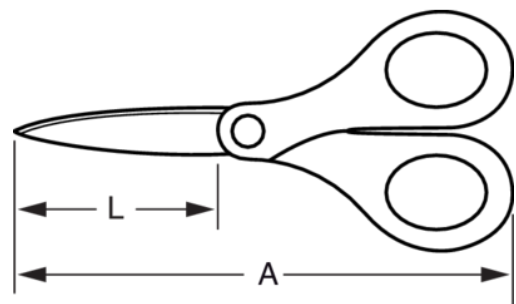

**FS-5**  
**Floral Scissor with Soft Touch**  
**Finger Loop - Small**

PRODUCT DETAILS

- Ideal for pruning delicate plants
- For deadheading and clearing out of dry leaves, for pruning and harvesting herbs and for creating floral decoration
- Short, pointed blades made of stainless steel, with micro-serration for cutting soft stems of small diameter
- Finger loops with soft texture material
- Sold in retail packaging

PRODUCT ATTRIBUTES

Product	<b>L</b>	<b>A</b>	
<b>FS-5</b>	50 mm	125 mm	24 g