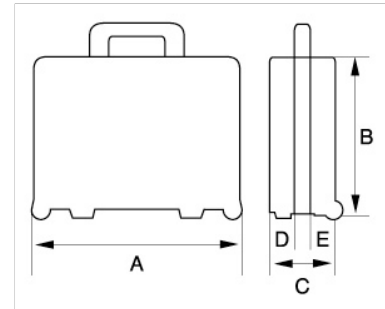

4750RCHD00 Ağır iş rigid çanta

ÜRÜN DETAYLARI

- Indestructible tool case with injected copolymer polypropylene structural resin
- Reinforced angles and ribs for maximum protection
- Corrosion, water and dust proof - all parts are Skydrol resistant
- Extremely resistant to very low and high temperature: -33° to 90°
- Airtight PU injected O-ring seal
- Manual air pressure valve
- Stainless steel pins
- Integrated identification/name badge
- Padlockable
- Interstackable
- 1 rubber coated heavy duty handle
- 2 closing latches, 4 bottom studs
- Empty case

Follow the Fish!

ÜRÜN ÖZELLİKLERİ

Ürün	A	B	C	D	E					
4750RCHD00	400 mm	345 mm	205 mm	47 mm	133 mm	18.5 l	180 mm	380 mm	270 mm	3.24 kg

Follow the Fish!