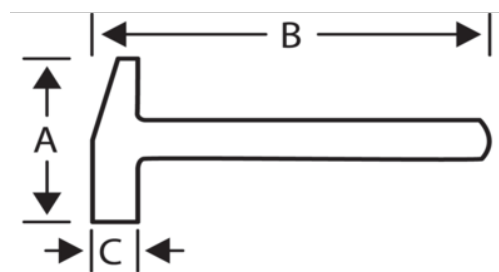

427-20
Martelo de unha

DETALHES DO PRODUTO

- Claw hammer with first class genuine hickory handle
- Octagonal neck and round head
- Bright polished
- Handle shaped for optimal grip with anti-slip surface and securely fixed with wedges

ATRIBUTOS DO PRODUTO

Produto		A	B	C	
427-20	570 g	140 mm	370 mm	30 mm	720 g

Follow the Fish!