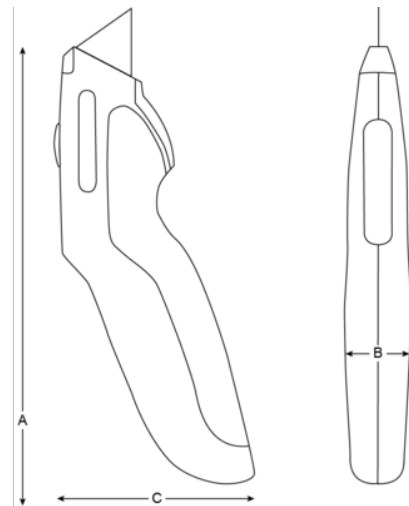

KGRU-02 Retractable Twist Utility Knives

PRODUCT DETAILS

- Aluminium knife housing
- Magnetic grip to facilitate the exchange of the blade
- 3-position mechanism
- Blade change and storage available via turning or unscrewing screw
- Convenient storage of up to 5 blades
- Extra safety when not in use by retracting blade
- Only available in retractable version
- Retail pack

PRODUCT ATTRIBUTES

商品	A	B	C	
KGRU-02	145 mm	21 mm	34 mm	100 g