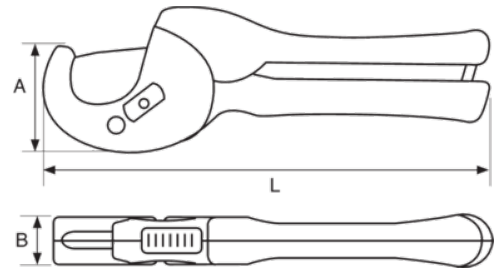

## 311-32 Plastic Tube Cutter

### PRODUCT DETAILS

- Cuts PVC, PP, PB and PE up to 32 mm tubes
- PA body reinforced with fibreglass
- Comfortable bi-material handle for a soft and firm grip
- Sold in an individual retail packaging

### PRODUCT ATTRIBUTES

商品	L	A	B	∅	g
311-32	210 mm	83 mm	26 mm	32 mm	171 g

Follow the Fish!