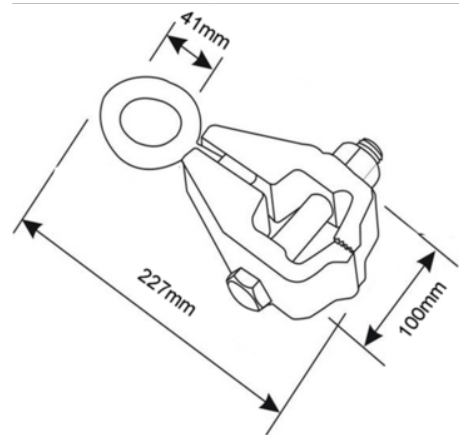

BH8BC5 Body clamps

PRODUCT DETAILS

- Body clamps to attach different parts of the vehicle body to a slide hammer or a body straightener
- Can open and close them by operating the fixing system
- Different product shapes available
- Made of high performance Cr-Mo steel
- Black phosphate finish
- Packed in a cardboard box

PRODUCT ATTRIBUTES

商品		
BH8BC5	45 x 155 x 230 mm	3.02 kg