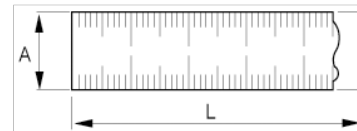

## SR1000-E Stainless Steel Ruler 39"

### PRODUCT DETAILS

- Stainless-steel
- Imperial sizes
- Bold, easy-to-read scale
- Packed in a storage wallet

### PRODUCT ATTRIBUTES

商品	L	L	A		
SR1000-E	40 in	1000 mm	35 mm	1.50 mm	320 g

Follow the Fish!