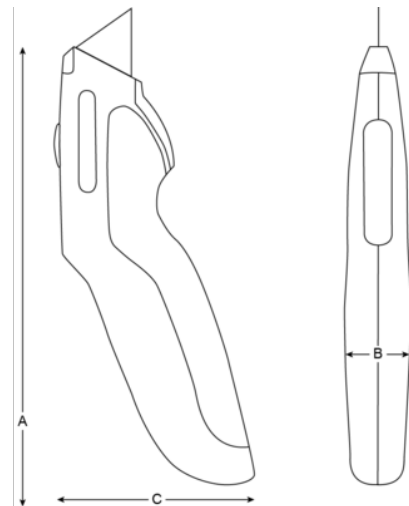

KGRU-01 Retractable Utility Knives

PRODUCT DETAILS

- Aluminium knife housing
- Magnetic grip to facilitate the exchange of the blade
- 3-position mechanism
- Easy side opening body for blade change
- Convenient storage of up to five blades
- Retractable blade for extra safety
- Retail pack

PRODUCT ATTRIBUTES

商品	A	B	C	g
KGRU-01	160 mm	21 mm	65 mm	110 g

Follow the Fish!