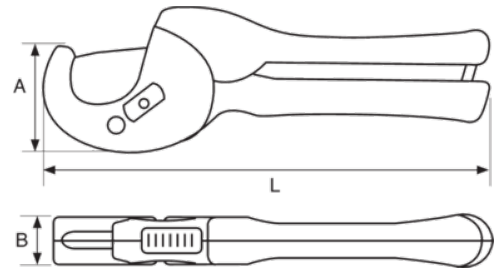

**311-32**  
**Plastic Tube Cutter**

PRODUCT DETAILS

- Cuts PVC, PP, PB and PE up to 32 mm tubes
- PA body reinforced with fibreglass
- Comfortable bi-material handle for a soft and firm grip
- Sold in an individual retail packaging

PRODUCT ATTRIBUTES

Product	L	A	B	∅	g
<b>311-32</b>	210 mm	83 mm	26 mm	32 mm	171 g

Follow the Fish!