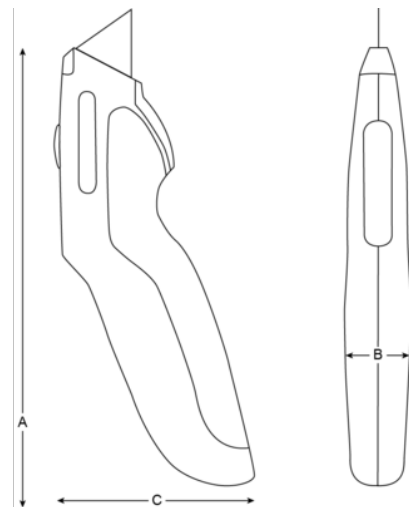

KGRU-01 Retractable Utility Knives

PRODUCT DETAILS

- Aluminium knife housing
- Magnetic grip to facilitate the exchange of the blade
- 3-position mechanism
- Easy side opening body for blade change
- Convenient storage of up to five blades
- Retractable blade for extra safety
- Retail pack

PRODUCT ATTRIBUTES

Product	A	B	C	g
KGRU-01	160 mm	21 mm	65 mm	110 g

Follow the Fish!