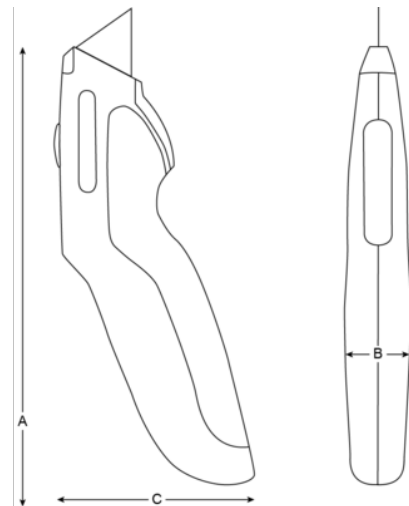

KGRU-01 Retractable Utility Knives

PRODUCT DETAILS

- Aluminium knife housing
- Magnetic grip to facilitate the exchange of the blade
- 3-position mechanism
- Easy side opening body for blade change
- Convenient storage of up to five blades
- Retractable blade for extra safety
- Retail pack

PRODUCT ATTRIBUTES

Product	A	B	C	g
KGRU-01	160 mm	21 mm	65 mm	110 g

Follow the Fish!