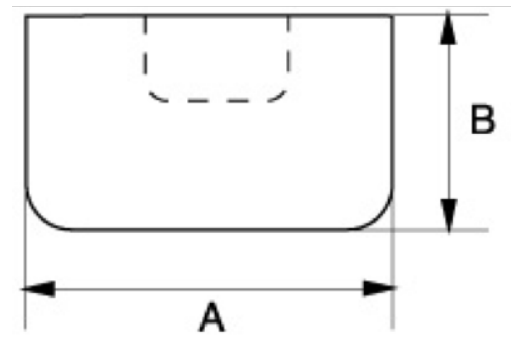

3625WL

Pairs of Poll for 3625W and 3625S
Nylon Tipped Mallets

PRODUCT DETAILS

- Suitable for 3625W and 3625S

PRODUCT ATTRIBUTES

| Product |  |  |  |
|------------------|---|---|---|
| 3625WL-22 | 3625W-22 | 22 mm | 5 g |
| 3625WL-28 | 3625W-28, 3625S-28 | 28 mm | 10 g |
| 3625WL-35 | 3625W-35, 3625S-35 | 35 mm | 20 g |
| 3625WL-44 | 3625W-44, 3625S-44 | 44 mm | 40 g |
| 3625WL-55 | 3625W-55 | 55 mm | 80 g |