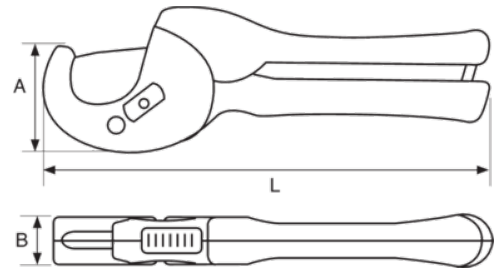

311-32 Plastic Tube Cutter

PRODUCT DETAILS

- Cuts PVC, PP, PB and PE up to 32 mm tubes
- PA body reinforced with fibreglass
- Comfortable bi-material handle for a soft and firm grip
- Sold in an individual retail packaging

PRODUCT ATTRIBUTES

Product	L	A	B	∅	g
311-32	210 mm	83 mm	26 mm	32 mm	171 g

Follow the Fish!