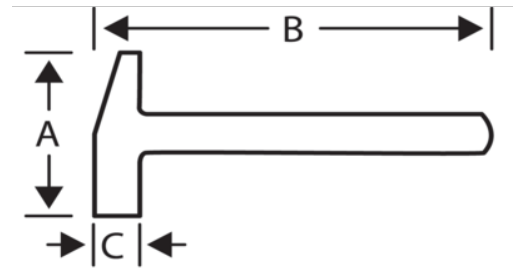

494

Plasterer's Hatchets with Tubular Steel Shaft

PRODUCT DETAILS

- With anti-slip striking face and nail puller
- GS certification
- Comfortable grip with tubular steel shaft

PRODUCT ATTRIBUTES

Product		A	B	C	
494-600	600 g	179 mm	320 mm	69 mm	830 g