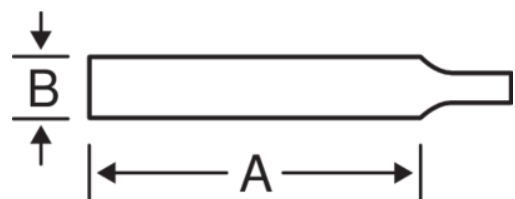

**6-345...-2**  
**ERGO™ Round Rasps**  
**Coarse/Medium Cut**

**PRODUCT DETAILS**

- File handle developed according to the scientific ERGO™ process for maximum comfort with minimum effort
- Comfortable two-component handle provides excellent grip
- For work in wood, plywood, wallboard, plastics and other soft materials
- Shape: Round, tapered towards tip
- Type of cut: 1 = Coarse, 2 = Medium
- Surface round and rasp cut, tapering towards the tip
- Single pack carded

## PRODUCT ATTRIBUTES

Product	<b>A</b>	<b>B</b>			
<b>6-345-08-1-2</b>	200 mm	9 mm	14	1	120 g
<b>6-345-08-2-2</b>	200 mm	9 mm	18	2	120 g
<b>6-345-10-1-2</b>	250 mm	11 mm	7	1	190 g