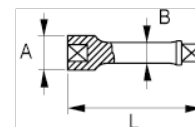

8160W-3
1/2" Square Drive Wobbler
Extension Bar 75 mm

PRODUCT DETAILS

- Highly polished finish
- High-performance alloy steel
- Standards: ISO 3316/1174, DIN 3120 and UNE 16511

PRODUCT ATTRIBUTES

Product		A	B	
8160W-3	75 mm	23,8 mm	16.4 mm	135 g