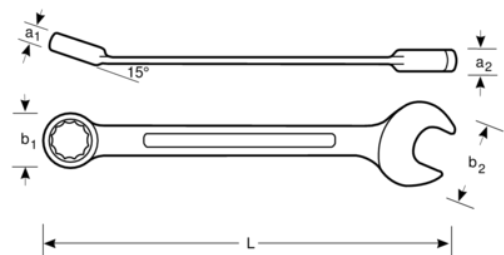

### PRODUCT DETAILS

- Open end angle 15° with a slimmer head for improved accessibility
- Ring end angle 15° for knuckle clearance or better grip
- 5° action angle
- Switch for quick change of right and left direction
- Larger and bi-directional size marking for easy identification
- Ratchet in the ring for high productivity application
- 12-point Dynamic-Drive™ profile provides longer life for screws and nuts
- Chrome plated micro-matte finishing provides high quality surface
- High-performance alloy steel
- Faster turning of fastener from the ring end ratcheting action
- Easier to use in confined spaces with 5° operating angle
- Standards: ISO 1711-1 and DIN 3113

## PRODUCT ATTRIBUTES

Product		<b>L</b>	<b>a1</b>	<b>a2</b>	<b>b1</b>	<b>b2</b>	 <b>g</b>
<b>1RM-6</b>	6 mm	128 mm	6.3 mm	3.9 mm	14 mm	15 mm	27 g
<b>1RM-7</b>	7 mm	140 mm	6.5 mm	4.6 mm	16.6 mm	16.7 mm	35 g
<b>1RM-8</b>	8 mm	140 mm	6.5 mm	4.6 mm	16.6 mm	16.7 mm	38 g
<b>1RM-9</b>	9 mm	150 mm	6.9 mm	4.9 mm	18.4 mm	18.8 mm	48 g
<b>1RM-10</b>	10 mm	159 mm	7.3 mm	5.3 mm	20 mm	20.8 mm	59 g
<b>1RM-11</b>	11 mm	165 mm	7.7 mm	5.6 mm	21.8 mm	23 mm	67 g
<b>1RM-12</b>	12 mm	172 mm	8.2 mm	6.0 mm	22.7 mm	25 mm	82 g
<b>1RM-13</b>	13 mm	178 mm	8.8 mm	6.4 mm	24.7 mm	27.1 mm	95 g
<b>1RM-14</b>	14 mm	191 mm	9 mm	6.8 mm	27 mm	29.2 mm	113 g
<b>1RM-15</b>	15 mm	200 mm	9.4 mm	7.0 mm	28.3 mm	31.3 mm	130 g
<b>1RM-16</b>	16 mm	208 mm	9.9 mm	7.2 mm	30 mm	33.4 mm	158 g
<b>1RM-17</b>	17 mm	226 mm	10.3 mm	7.7 mm	31.8 mm	35.5 mm	180 g
<b>1RM-18</b>	18 mm	237 mm	10.7 mm	8.2 mm	32.8 mm	37.6 mm	213 g
<b>1RM-19</b>	19 mm	248 mm	11.2 mm	8.8 mm	33.8 mm	39.7 mm	233 g
<b>1RM-21</b>	21 mm	290 mm	13 mm	9.0 mm	40 mm	46 mm	343 g
<b>1RM-22</b>	22 mm	290 mm	13 mm	9.0 mm	40 mm	46 mm	343 g
<b>1RM-24</b>	24 mm	323 mm	14.5 mm	10.0 mm	46 mm	52 mm	503 g
<b>1RM-27</b>	27 mm	359 mm	15.5 mm	10.5 mm	52.5 mm	56.5 mm	550 g
<b>1RM-30</b>	30 mm	393 mm	17 mm	11.4 mm	58.5 mm	62.7 mm	750 g
<b>1RM-32</b>	32 mm	425 mm	17.5 mm	12.5 mm	62.5 mm	66.4 mm	900 g