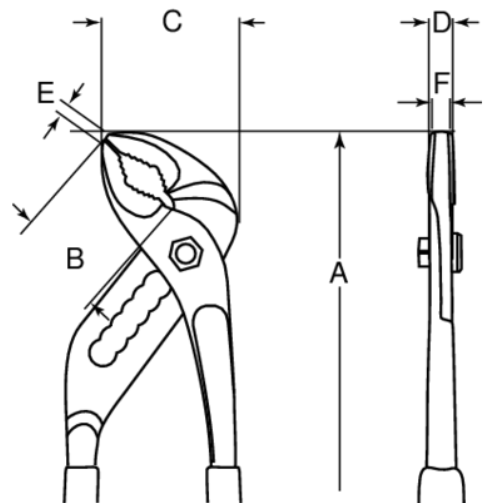

7225

Quick Adjust Slip Joint Water Pump Pliers with Phosphate Finish and 71 mm Grip Capacity 300 mm

PRODUCT DETAILS

- Quick-adjust water pump pliers with two-component handles
- Sturdy box joint frame and slim design
- High performance alloy steel
- Two-component handles for maximum grip comfort
- Phosphate finish, anti-corrosion treated
- Self-adjusting patented lateral lever
- Flat and round grip shape with auto-tightening device
- Sturdy box-jointed metal frame
- Designed to prevent finger pinching
- Comfortable two-component handle for excellent grip
- Easy to use with the auto tightening grip
- Slim jaws provide easy accessibility

Follow the Fish!

PRODUCT ATTRIBUTES

Product		A	B	C	D	E	F		
7225	25	300 mm	50 mm	55 mm	15 mm	8 mm	7 mm	70 mm	443 g

Follow the Fish!