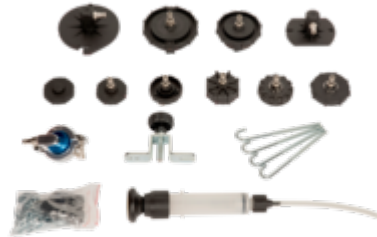

BBRAS14-13 PP-spuit

PRODUCTGEGEVENS

- BBRAS14-01: Universele conische adapter 47/85 mm
- BBRAS14-02: Universele conische adapter 74/93 mm, Honda
- BBRAS14-03: Universele conische adapter 56/79.5 mm, Honda
- BBRAS14-04: Universele conische adapter 29/55 mm
- BBRAS14-05: Universele conische adapter 43.5/49 mm, Chrysler, Jeep, Plymouth
- BBRAS14-06: Universele conische adapter 43.5/51.5 mm, Chrysler, Jeep, Plymouth, Dodge
- BBRAS14-07: Universele conische adapter 34.5/53.5 mm, Nissan
- BBRAS14-08: Universele conische adapter 42/57.5 mm Alfa Romeo, Fiat, Peugeot, Citroën, Audi, BMW, Jaguar, Land-Rover, Mercedes, Porsche, Renault, Saab, VW, Volvo, Chrysler, Daewoo, Ford, Kia, Mazda, Mini, etc
- BBRAS14-09: Universele conische adapter 50.7/57 mm Hyundai, Mitsubishi, Nissan, Subaru, Chrysler, Dodge, Ford, etc.
- BBRAS14-10: Universele conische adapter 49.5/66.5 mm GM Models and Mazda
- BBRAS14-11: Quick-release 90 ° adapter voor Toyota, Lexus
- BBRAS14-12: Houder voor universele adapters BBRAS14-01 en BBRAS14-04
- BBRAS14-13: PP-spuit
- BBRAS14-14: Haken, kettingen en roulettes voor universele adapters BBRAS14-01 en BBRAS14-04

PRODUCTKENMERKEN

Product			
BBRAS14-13	N/A in	Syringe	142 g

Follow the Fish!