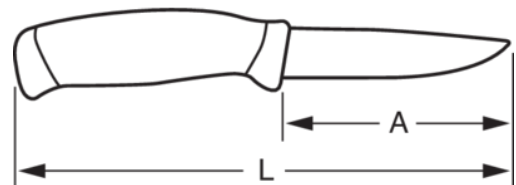

2444
**Multipurpose Tradesman Knives with
Dual-Component Handle - 15
Pcs/Counter Display**

PRODUCT DETAILS

- Comfortable two-component handle provides excellent grip
- Supplied with a practical sheath for belt carrying
- Robust multipurpose knife with a solid stainless steel blade
- 102 mm blade length
- 220 mm Overall product length
- Available in 15 pieces per counter display
- Sold in a retail pack

PRODUCT ATTRIBUTES

Product	L	A	 g
2444	220 mm	100 mm	100 g

Follow the Fish!