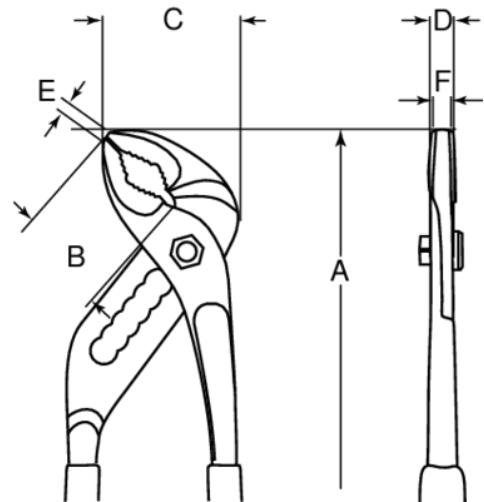

**6224GC**

**Slim Head Screw Joint Water Pump Pliers with Dual-Component Handles and Chrome Finish**

**PRODUCT DETAILS**

- Screw joint water pump pliers
- Two-component handles for maximum grip comfort
- Gripping capacity of 32 mm
- High-performance alloy steel
- Chrome plated finish, anti-corrosion treated
- Machined groove joint for greater stability
- Slim head for good accessibility
- Two-component handles for maximum grip comfort

**PRODUCT ATTRIBUTES**

Product		A	B	C	D	E	F		
---------	--	---	---	---	---	---	---	--	--

**Follow the Fish!**