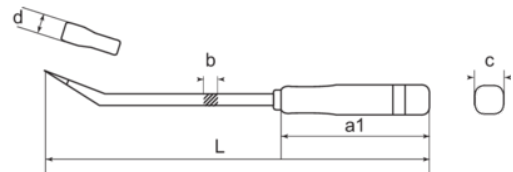

2484/S4
Flat Head Pry Bar Set with PP Handle

PRODUCT DETAILS

- PVC handle
- Length: 200, 300, 450 and 600 mm
- Set of pry bars for easy prying and bending
- With PVC handles for user convenience and increased power

Follow the Fish!

PRODUCT ATTRIBUTES

Product		
2484/S4	42 x 145 x 693 mm	1520 g