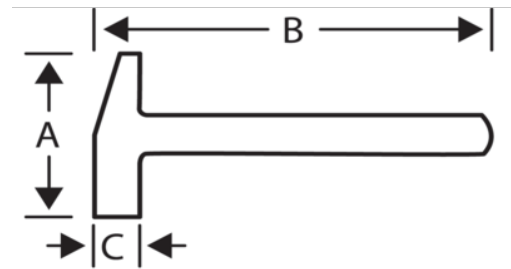

479-32

Ball Pein Hammer with Hickory Handle 900 g

PRODUCT DETAILS

- Suitable for use on cold chisels, punches, rivets and shaping metal
- First class genuine hickory handle, straight-grained, without knots
- Suitable for use as a general-purpose hammer

PRODUCT ATTRIBUTES

Product		A	B	C	
479-32	900 g	121 mm	400 mm	36 mm	1140 g

Follow the Fish!