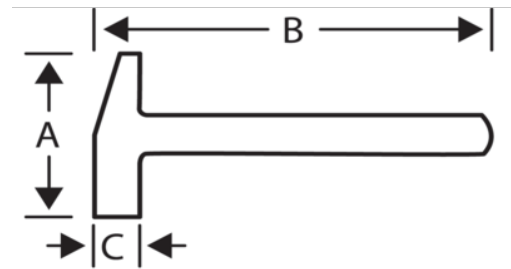

479-16

Ball Pein Hammer with Hickory Handle 450 g

PRODUCT DETAILS

- Suitable for use on cold chisels, punches, rivets and shaping metal
- First class genuine hickory handle, straight-grained, without knots
- Suitable for use as a general-purpose hammer

PRODUCT ATTRIBUTES

Product		A	B	C	 g
479-16	450 g	100 mm	350 mm	29 mm	570 g

Follow the Fish!