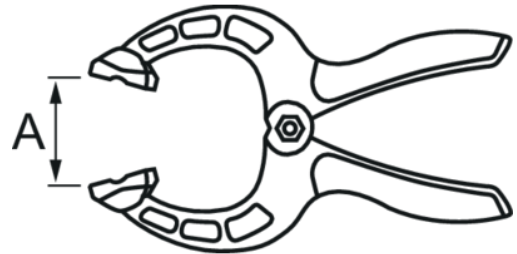

## 420SC-50

### Handy Spring Clamp with Movable Gripping Surface 50 mm

#### PRODUCT DETAILS

- Powerful spring for strong clamping force
- With a movable gripping surface for odd shapes
- Available in 25 mm and 50 mm opening

#### PRODUCT ATTRIBUTES

Product	A	 g
420SC-50	50 mm	120 g

Follow the Fish!