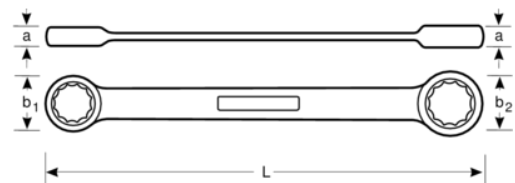

### S4RM-8-11

## 8-11 mm Ratcheting Ring Wrench with Chrome Finish 151 mm

### PRODUCT DETAILS

- Switch for quick change of right and left direction
- 12-point Dynamic-Drive™ profile provides longer life for screws and nuts
- Chrome plated matte finishing provides high quality anti-rust protection
- High-performance alloy steel
- Quicker turning of fastener from the ratcheting action
- Four sizes per wrench, one wrench is useful for four screw sizes
- Easier to use in confined spaces with 5° operating angle
- Simple direction reversal with single switch operation

## PRODUCT ATTRIBUTES

Product	L	a1	a2	b1	b2	 g
<b>S4RM-8-11</b>	151 mm	13.9 mm	14.7 mm	20.4 mm	22.2 mm	70 g