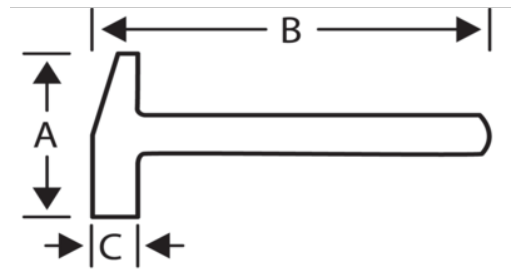

427-16
Martelo de unha

DETALHES DO PRODUTO

- Claw hammer with first class genuine hickory handle
- Octagonal neck and round head
- Bright polished
- Handle shaped for optimal grip with anti-slip surface and securely fixed with wedges

ATRIBUTOS DO PRODUTO

Produto		A	B	C	
427-16	450 g	135 mm	344 mm	28 mm	650 g

Follow the Fish!