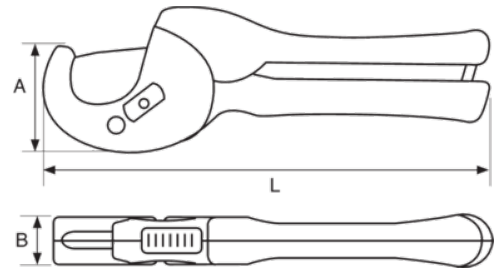

## 311-32 Plastic Tube Cutter

### PRODUCT DETAILS

- Cuts PVC, PP, PB and PE up to 32 mm tubes
- PA body reinforced with fibreglass
- Comfortable bi-material handle for a soft and firm grip
- Sold in an individual retail packaging

### PRODUCT ATTRIBUTES

Product	L	A	B	∅	g
311-32	210 mm	83 mm	26 mm	32 mm	171 g

Follow the Fish!