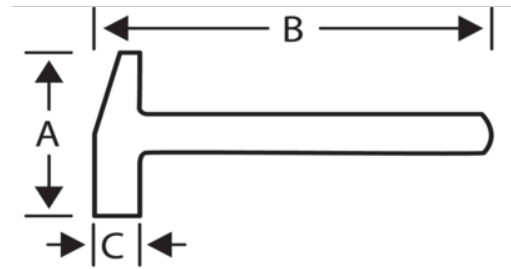

## Plasterer's Hatchets with Tubular Steel Shaft

### PRODUCT DETAILS

- With anti-slip striking face and nail puller
- GS certification
- Comfortable grip with tubular steel shaft

### PRODUCT ATTRIBUTES

Product		<b>A</b>	<b>B</b>	<b>C</b>	
494-600	600 g	179 mm	320 mm	69 mm	830 g

Follow the Fish!