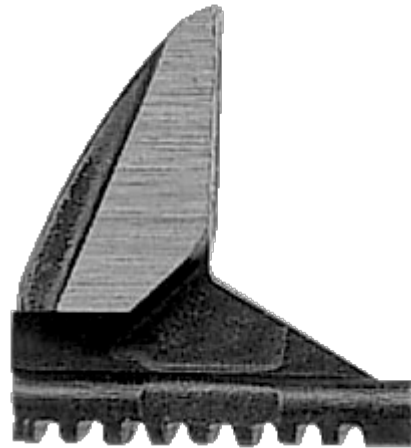

**9033-1**  
**Spare Jaw for 9033/33H Adjustable Wrench**

PRODUCT DETAILS

- Content: -1: jaw, -2: roll, pin and spring
- Phosphate finish
- Left-handed screw

PRODUCT ATTRIBUTES

Product		 g
<b>9033-1</b>	9033, 33H	43 g

Follow the Fish!